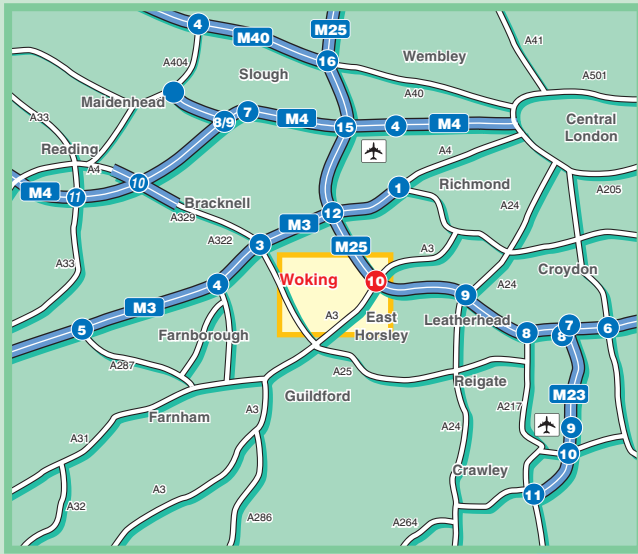

Milestone House, Portsmouth Road, Send, Woking, Surrey GU23 7JZ
 Tel: 01483 226 130 Fax: 01483 226 139

Public Transport

By Rail, Woking Station.
 Approximately a 10 minute taxi ride away.
 For information on train operators and times phone National Rail Enquiries on 0845 7484950.

By Air, Gatwick & Heathrow Airports.
 Both airports are a pproximately a 45 - 60 drive away.

NASUWT
 The Teachers' Union